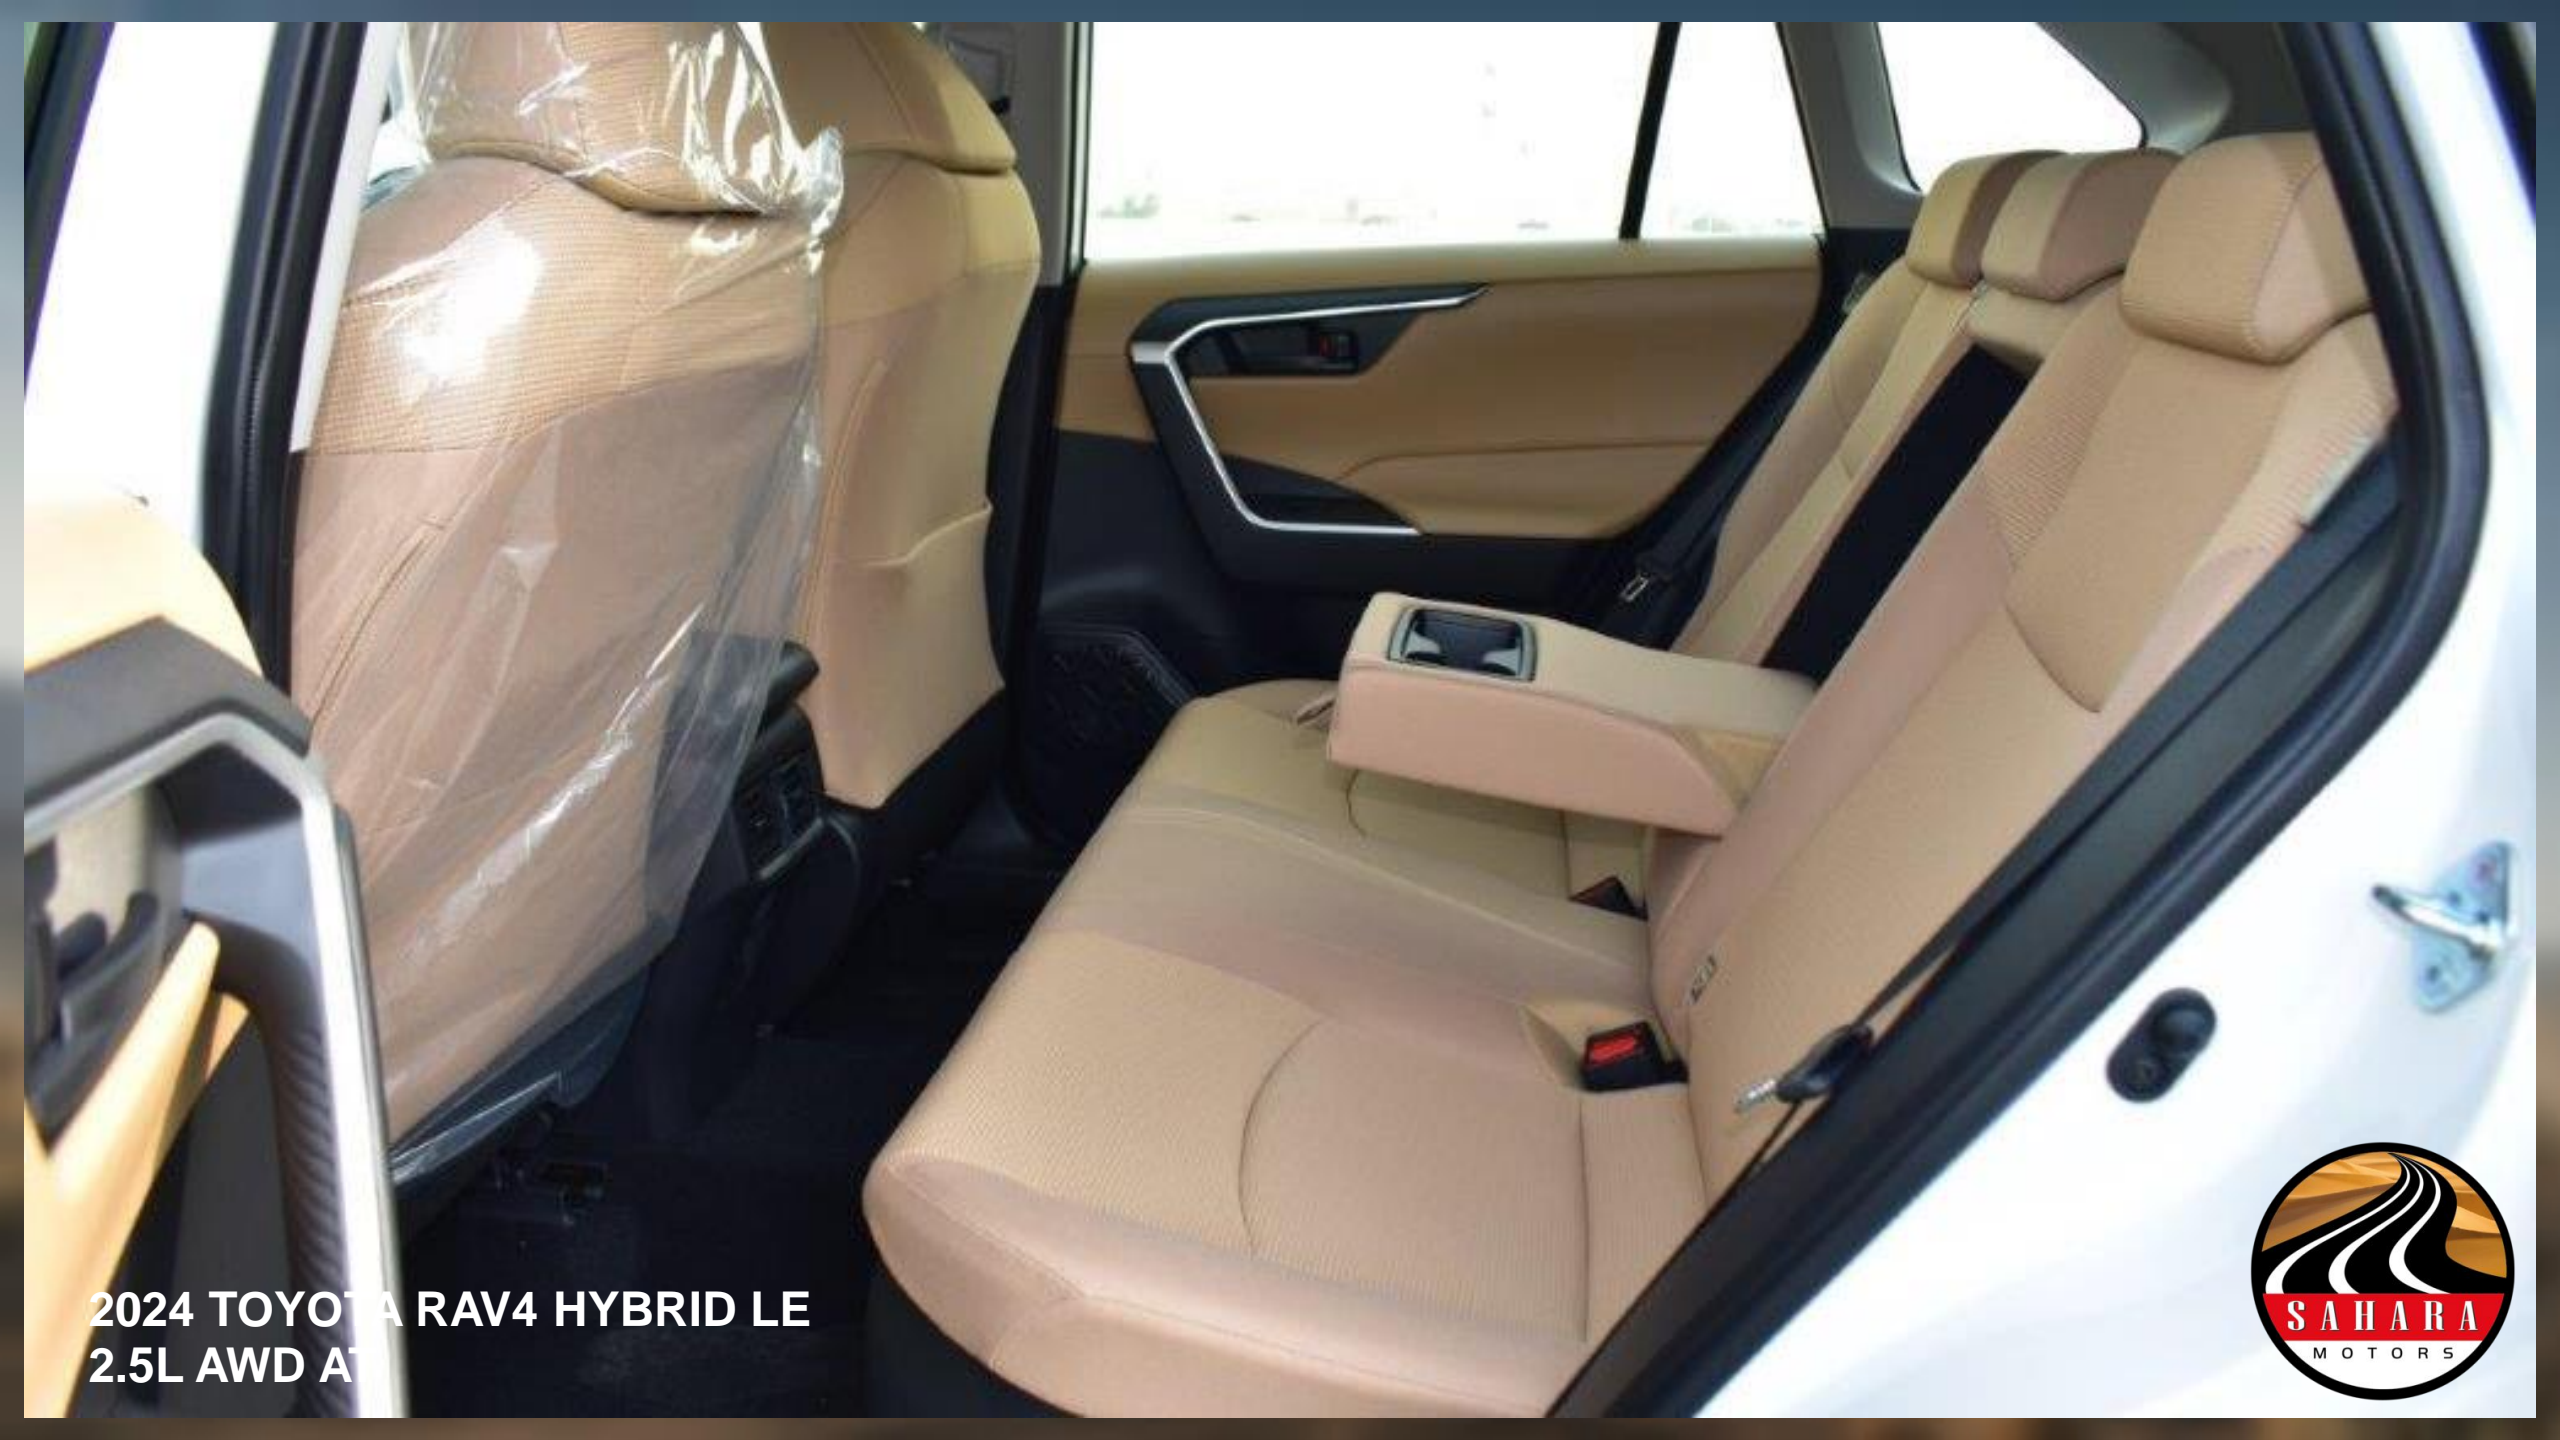

2024 TOYOTA RAV4 HYBRID LE
2.5L AWD AT